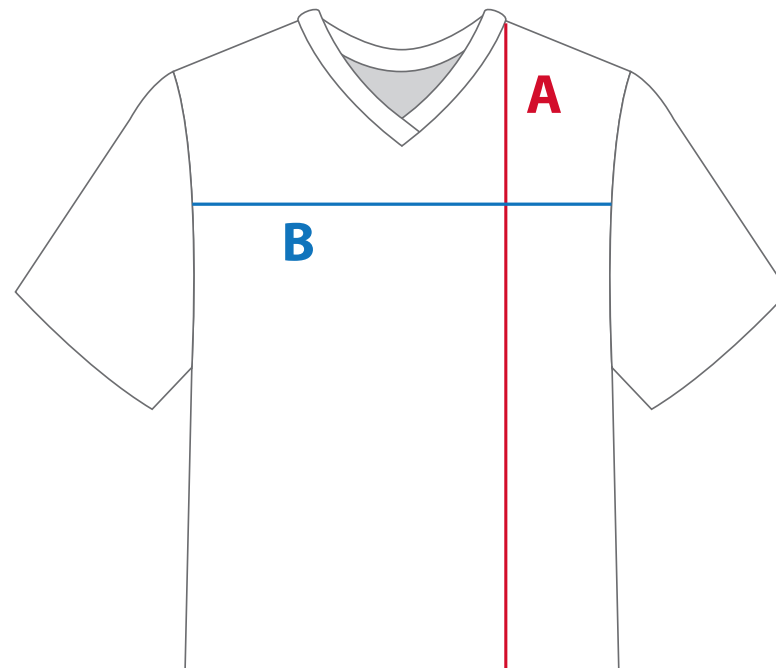

REPLICA JERSEY SIZE CHART

A HEIGHT (FROM THE SHOULDER)	2XS	XS	S	M	L	XL	2XL	3XL	4XL	5XL
	68 _{cm}	70 _{cm}	72 _{cm}	74 _{cm}	75 _{cm}	77 _{cm}	79 _{cm}	80 _{cm}	81 _{cm}	81 _{cm}

B WIDTH (CHEST)	2XS	XS	S	M	L	XL	2XL	3XL	4XL	5XL
	54 _{cm}	57 _{cm}	59 _{cm}	63 _{cm}	66 _{cm}	71 _{cm}	75 _{cm}	80 _{cm}	84 _{cm}	89 _{cm}

KIDS REPLICA JERSEY SIZE CHART

A HEIGHT <small>(FROM THE SHOULDER)</small>	6 YEARS	8 YEARS	10 YEARS	12 YEARS	14 YEARS
	55cm	57cm	59cm	60cm	68cm

B WIDTH <small>(CHEST)</small>	2XS	XS	S	M	L
	43cm	45cm	47cm	49cm	51cm